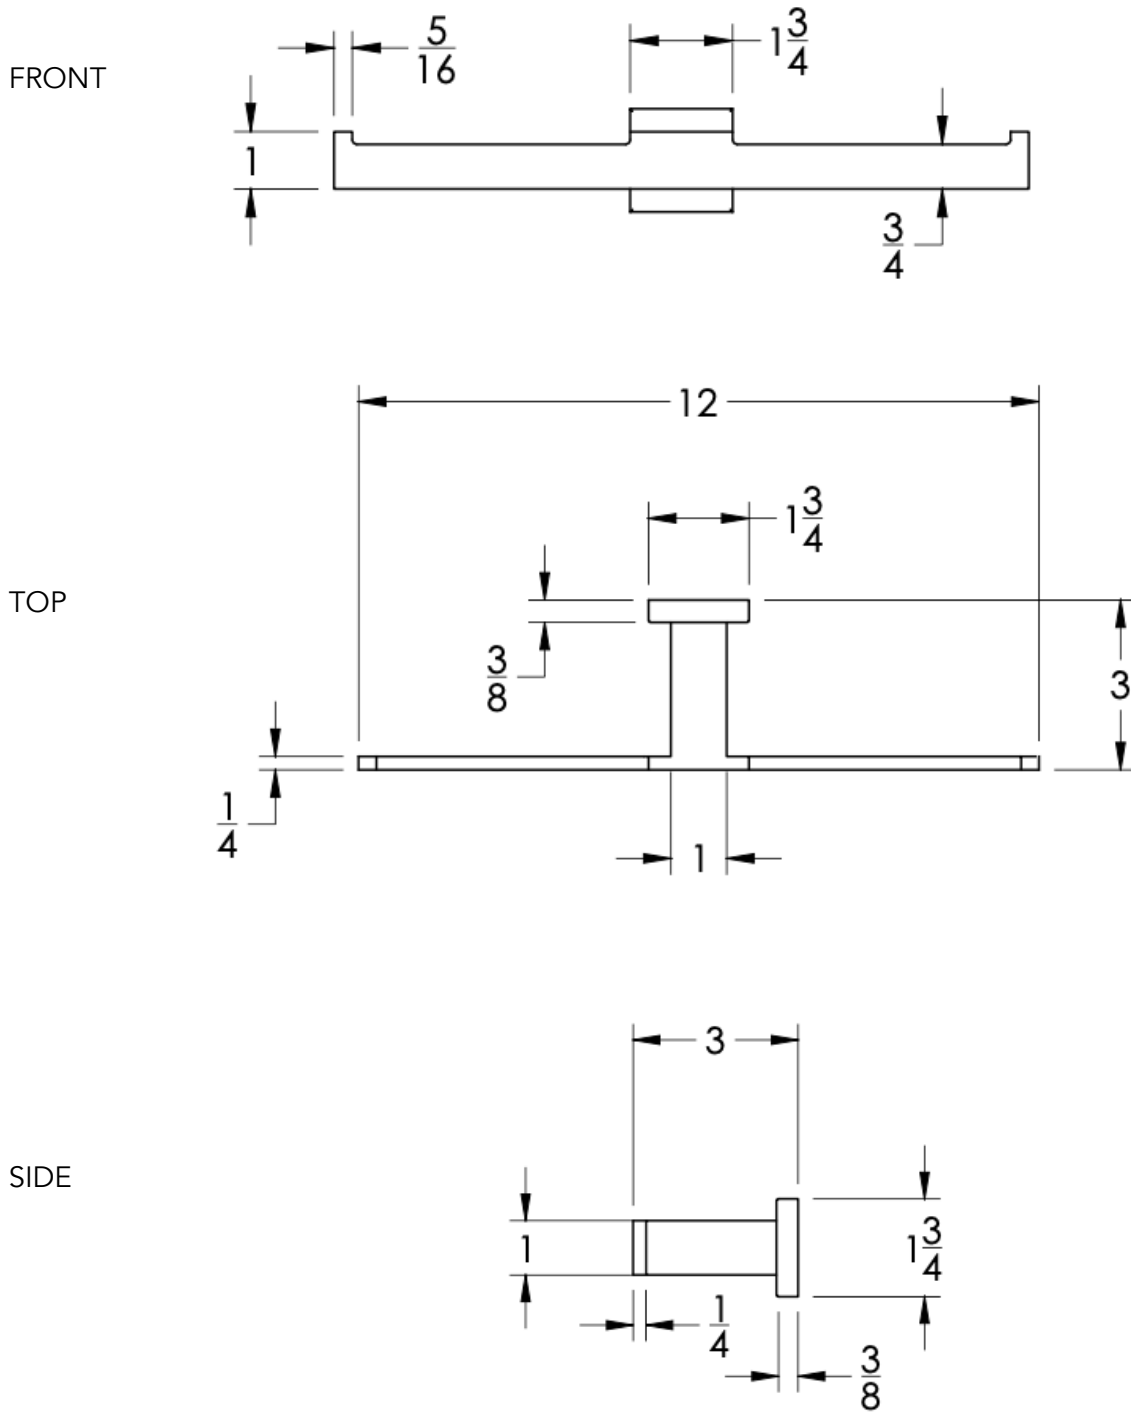

neelnox

LET
THERE
BE **DESIGN.**

FEATURES

- Premium 304 Grade Stainless Steel
- Solid Mount Construction
- Concealed Installation Hardware
- State of the art wall anchors included for installation on Dry wall or Tile

Dimensions in inches

NOTE: Dimensions subject to change without notice.